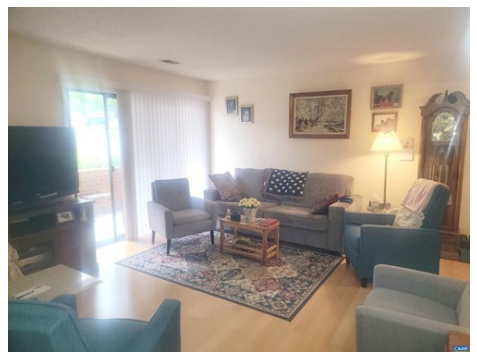

$ 212,500

111 Turtle Creek Rd Apt 1, Charlottesville, VA 22901

- » Beds: 2 | Baths: 2 Full
- » MLS #: 653317
- » Condominium | 973 ft²
- » More Info: 111TurtleCreekRdApt1.IsForSale.com

Janet Bradley
(434) 996-0303
Janet@janetsellshomes.net
<http://www.JanetSellsHomes.net>

Ground level condo in desirable Turtle Creek community. Perfect central location convenient to shopping, restaurants, schools, UVA and everything. Spacious living room with brick fireplace, kitchen with new appliances, dining room and lvp floors throughout the home; 2 large bedrooms with walk-in closets including primary suite with private bath. New heat pump. Covered patio area with storage closet. HOA includes, water, trash, sewer and outside maintenance. 2 community pools, tennis courts and fitness room. Walk to Stonefield Shops, Movie theater and restaurants. Perfect opportunity for first time home buyers and investors.